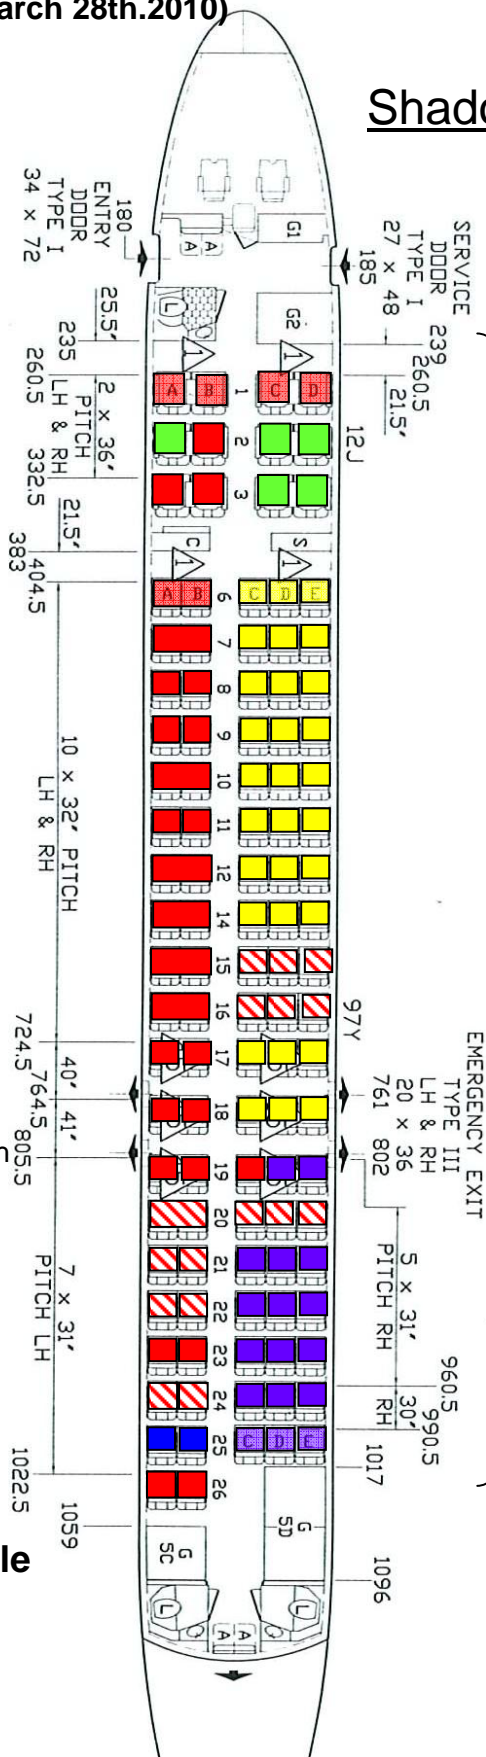

Eclipse-City Observation Flight Patagonia – 11. July 2010

(bookings per March 28th.2010)

Eclipse Side

Shadow Side

Sample Seating*

FF (First)
Exclusive use of row without wing (2 windows per row)

AA Economy Superior
One person exclusive use of row without wing

AB Economy Superior
Two people sharing row without wing

BB Economy
Exclusive use of row with wing

BC Economy
Two people sharing row with wing

Sold (not available anymore)

Prebooked
by travel agencies

All seats on shadow side available

*) Sample Seating: Seats vary depending on your seat. Ask for your available choice